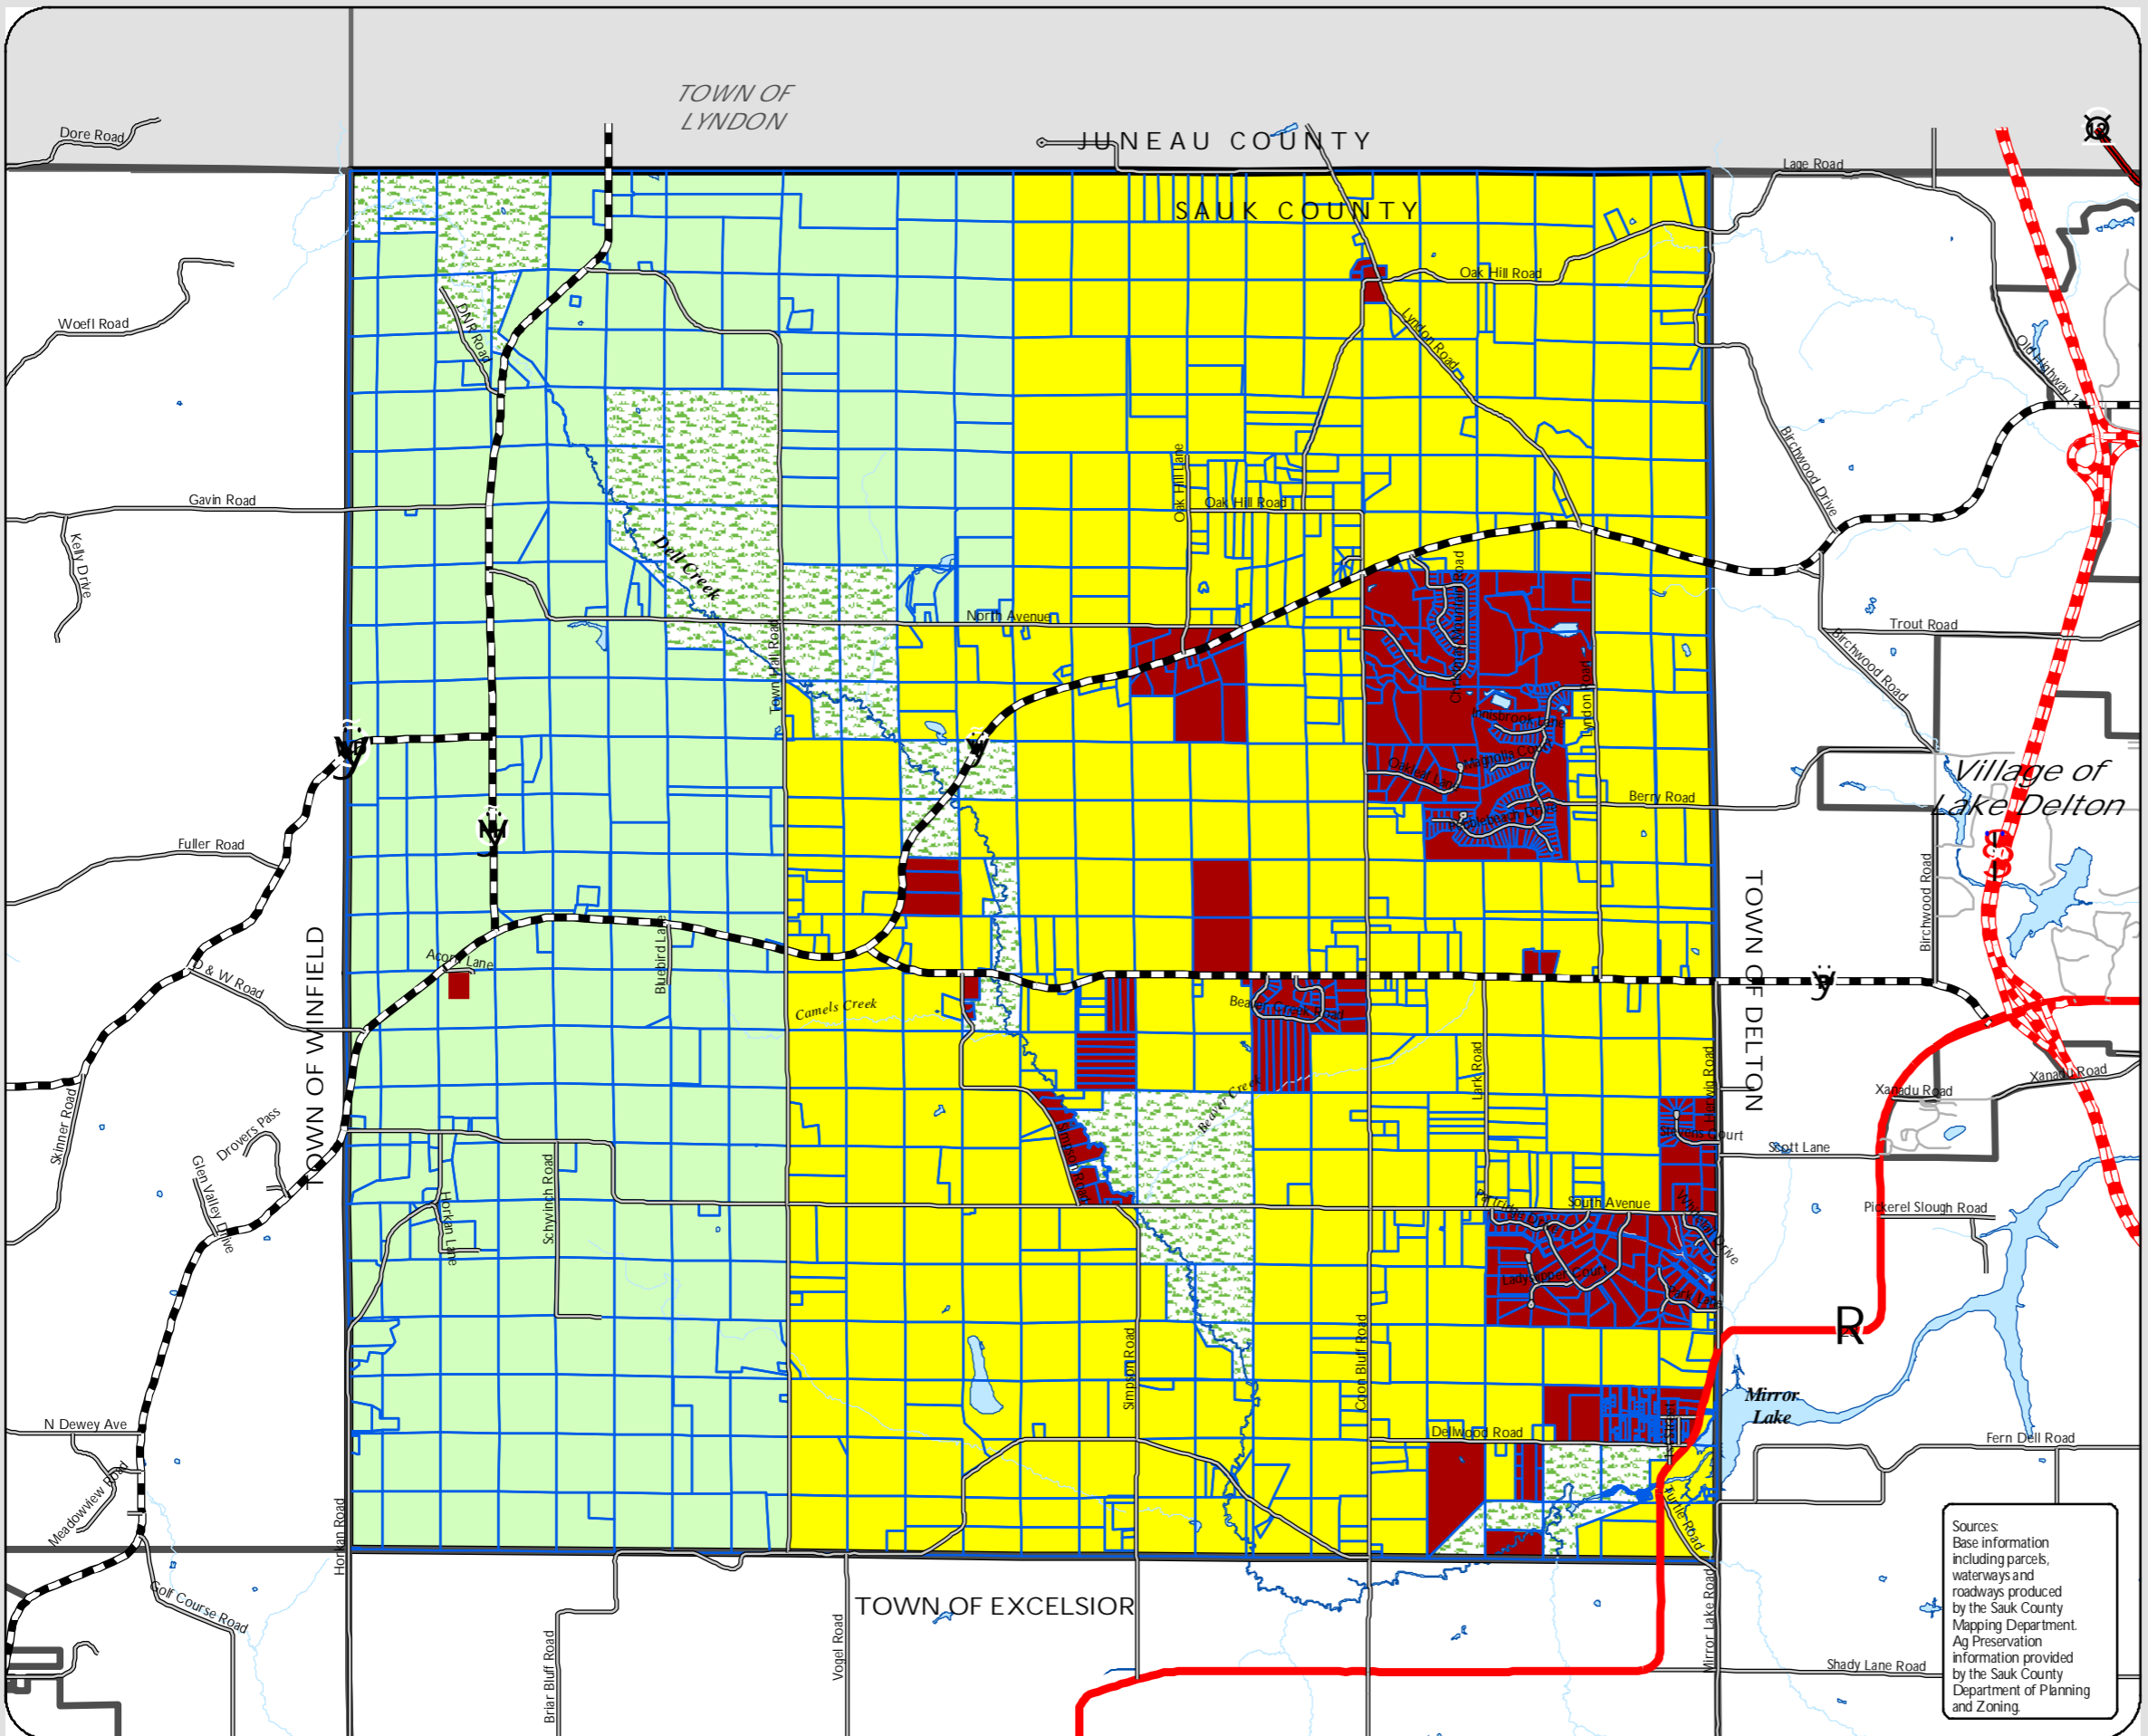

Ag Preservation Plan Map

Legend

- Ag Preservation Plan
 - Development Area
 - Transition Area
 - Preservation Area
- Boundaries
 - Parcel Boundary
 - Town of Dellona
 - Town Boundary
 - County Boundary
 - State/County Owned Property
 - River/Stream
- Transportation
 - Interstate Highway
 - United States Highway
 - State Highway
 - County Highway
 - Town Road
 - Municipal Street
 - Recreation Trail

Sources:
Base information including parcels, waterways and roadways produced by the Sauk County Mapping Department.
Ag Preservation information provided by the Sauk County Department of Planning and Zoning.