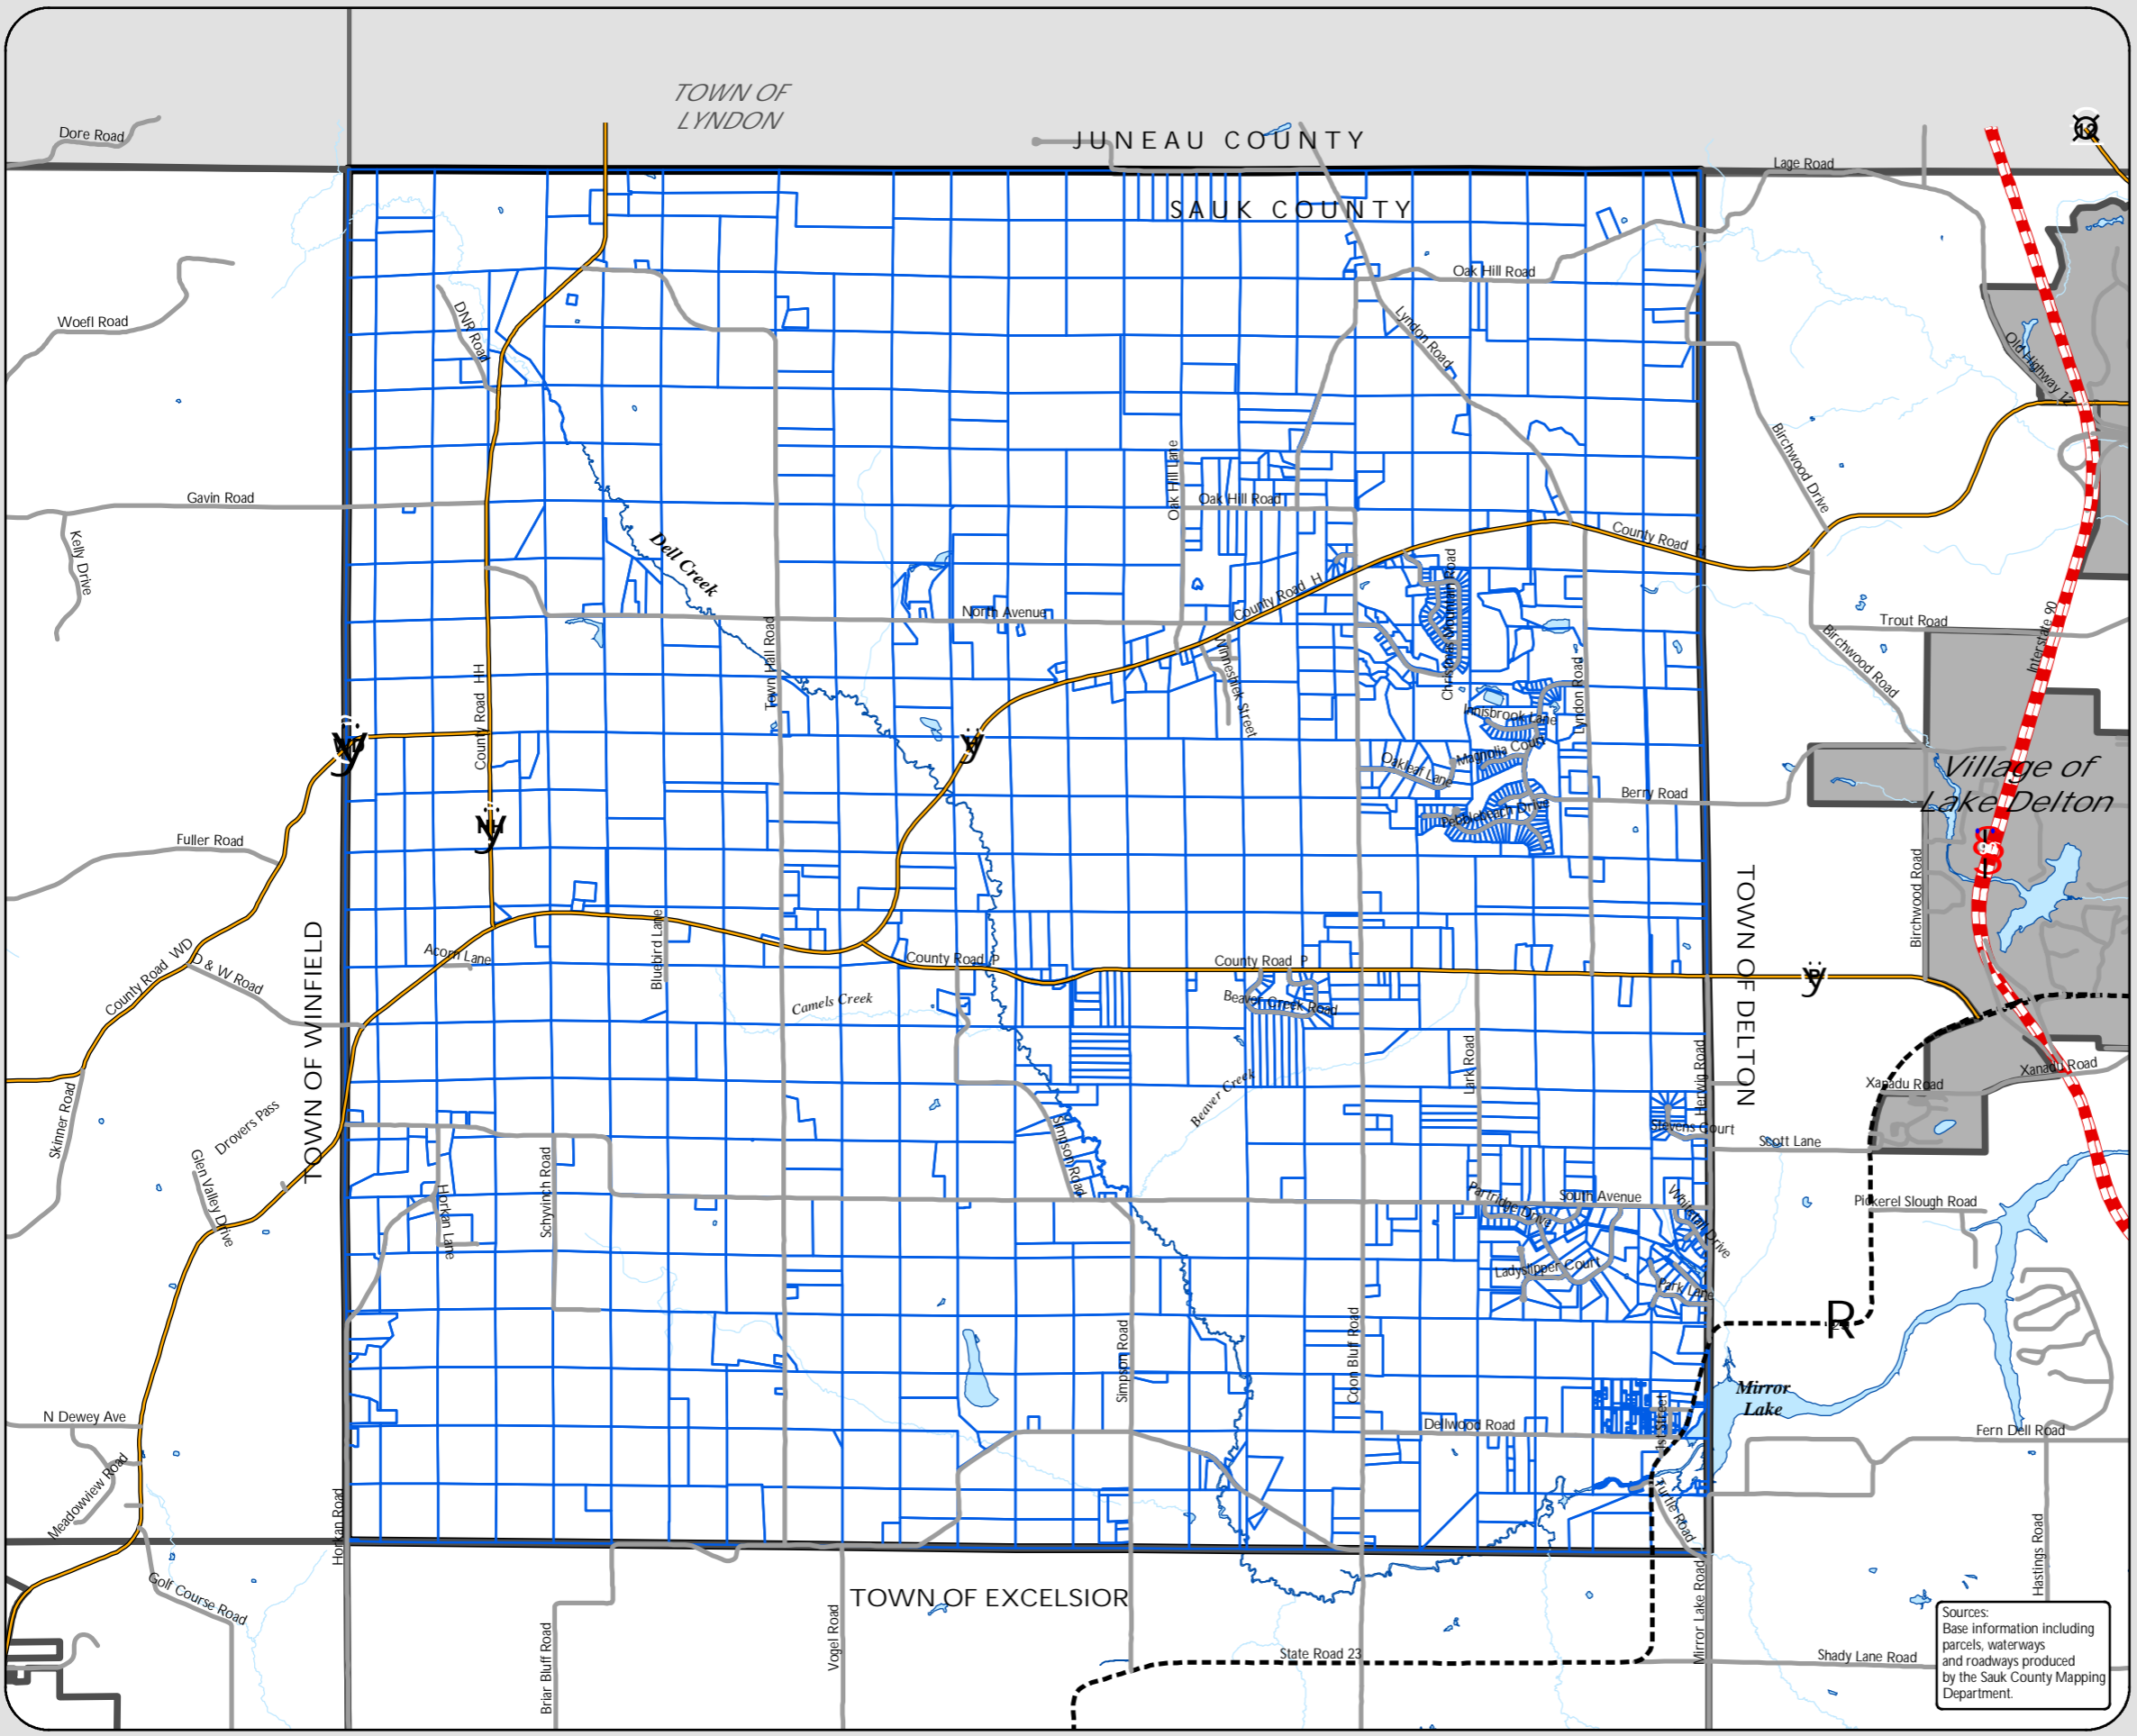

# Transportation

## Legend

### Functional Classification

-  Principal Arterials - Interstate
-  Principal Arterials - Other
-  Minor Arterials
-  Major Collectors
-  Minor Collectors
-  Local Roads
-  Recreation Trails

### Boundaries

-  Parcel Boundary
-  Town of Dellona
-  Town Boundary
-  River/Stream
-  County Boundary

Sources:  
Base information including  
parcels, waterways  
and roadways produced  
by the Sauk County Mapping  
Department.